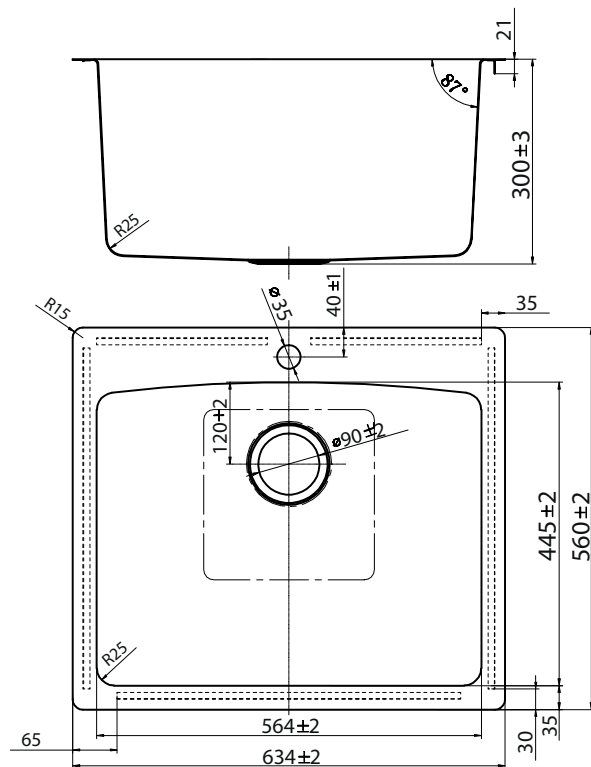

Nugleam™ 70L Utility Sink

Product Code:

73320

Warranty:

Stainless steel bowl: 25 years

Overall Dimensions:

634 L x 560 W x 300mm D

Product Variations:

73300 | Nugleam 35L Utility Sink

73310 | Nugleam 45L Utility Sink

Bowl:

- / 70L bowl with centre taphole
- / 304 stainless steel bowl with 25mm internal corner radius
- / 90mm stainless steel basket waste
- / Minimalist style with flat edge design

Disclaimer: All measurement are in millimetres and are solely for reference purposes. Colours have been reproduced with as much accuracy as possible. Any changes resulting from technical advance of design or colour may be made without prior notice. Tapware, accessories and appliances are for illustration purposes only. Further information on warranties is available at www.everhard.com.au